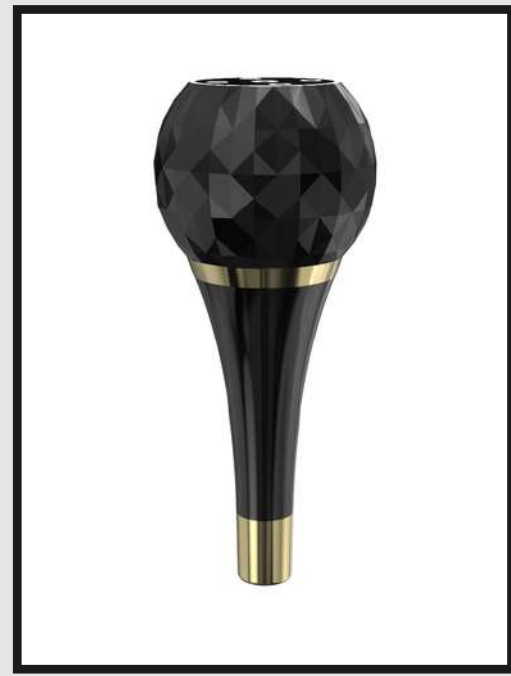

Height:27 cm

Depth:12 cm

Muz Ayak

16cm-18cm-23cm

# Agah

18 / 22 / 24 cn

Billur

Height Options: 20 / 21.5 / 23 / 24.5 cm

Please never hesitate to contact us for any questions. You'll be welcomed kindly by us in telephone, e-mail, WhatsApp or any other message type.