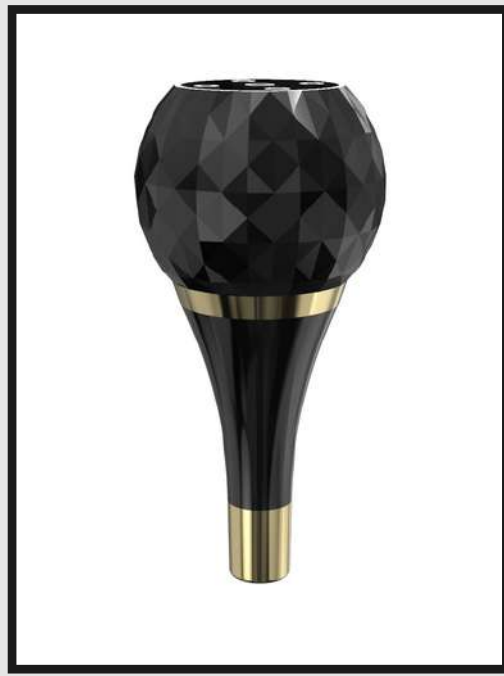

Height:27 cm

Depth:12 cm

Muz Ayak

16cm-18cm-23cm

# Agah

18 / 22 / 24 cn

Billur

Height Options: 20 / 21.5 / 23 / 24.5 cm

Please never hesitate to contact us for any questions. You'll be welcomed kindly by us in telephone, e-mail, WhatsApp or any other message type.