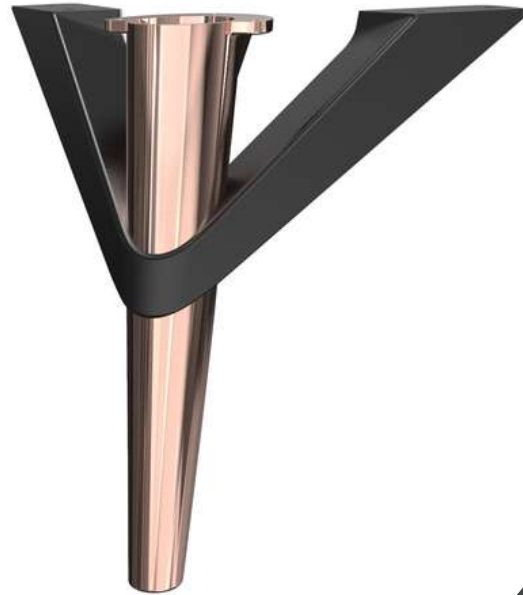

Height:27 cm

Depth:12 cm

Muz Ayak

16cm-18cm-23cm

# Agah

18 / 22 / 24 cn

Billur

Height Options: 20 / 21.5 / 23 / 24.5 cm

Please never hesitate to contact us for any questions. You'll be welcomed kindly by us in telephone, e-mail, WhatsApp or any other message type.