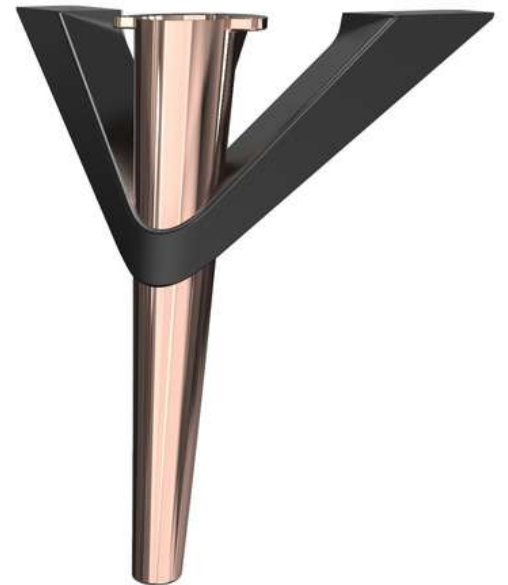

Height:27 cm

Depth:12 cm

Muz Ayak

16cm-18cm-23cm

# Agah

18 / 22 / 24 cn

Billur

Height Options: 20 / 21.5 / 23 / 24.5 cm

Please never hesitate to contact us for any questions. You'll be welcomed kindly by us in telephone, e-mail, WhatsApp or any other message type.